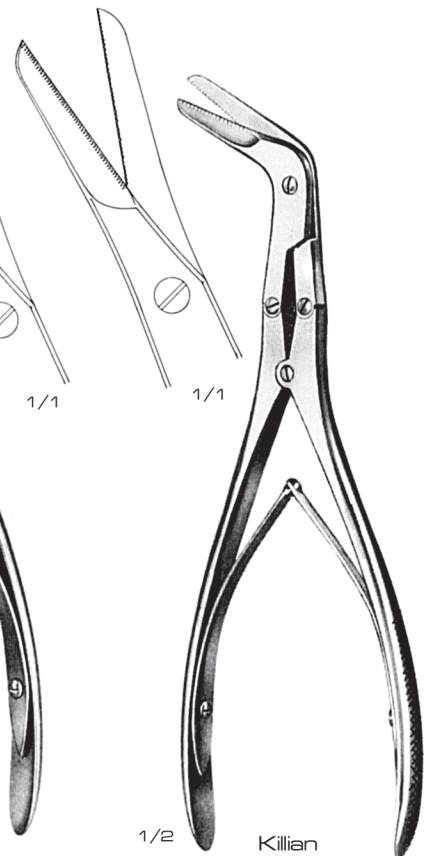

Killian
04-467-21
21 cm / 8 1/2"