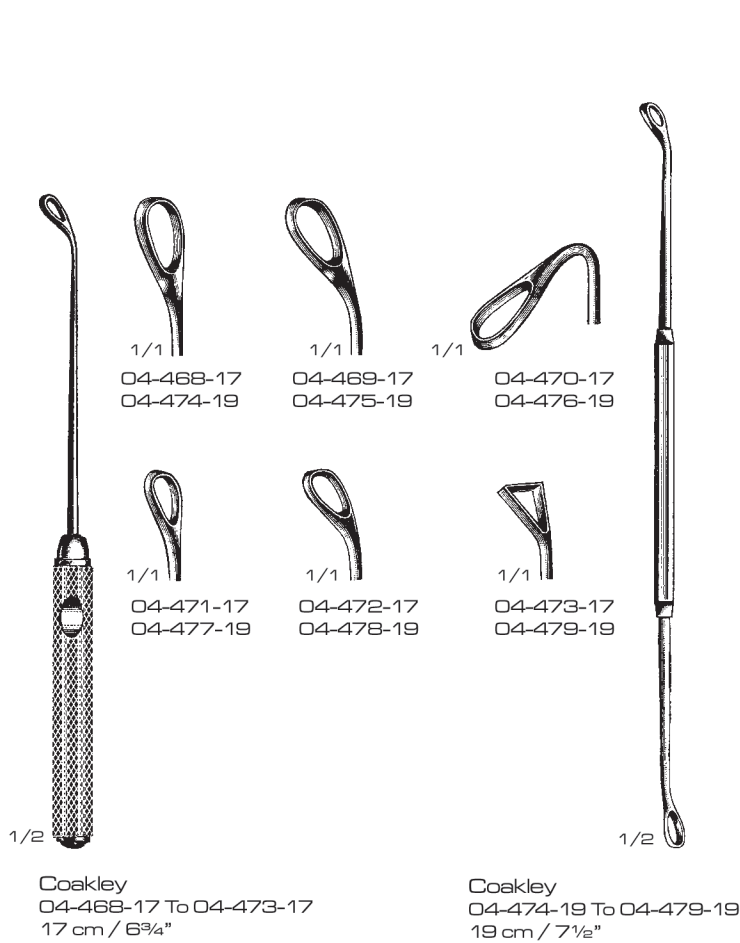

Asch
 04-464-22
 22 cm / 8 3/4"

Tschoepe
 04-465-19
 19 cm / 7 1/2"

Caplan
 04-466-20
 20 cm / 8"

Killian
 04-467-21
 21 cm / 8 1/2"

MOUTH GAGS

1/2

Helster
04-512-13
13 cm / 5 1/8"

1/2