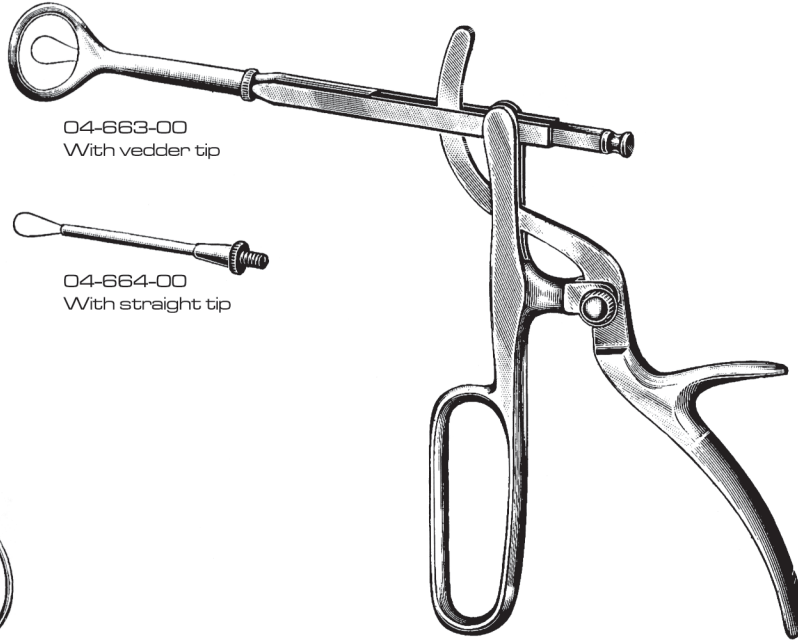

1/1

Tyding
04-663-00 & 04-664-00