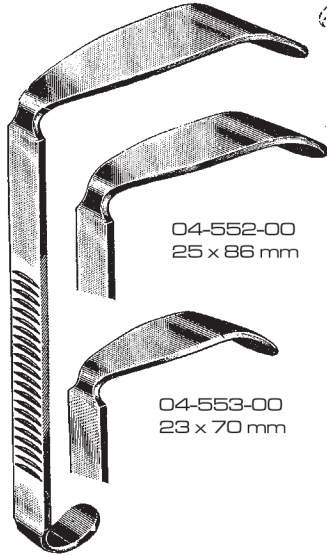

1/2

Whitehead
04-528-09 9 cm / 3 1/2"
04-529-11 11 cm / 4 1/4"
04-530-13 13 cm / 5 1/8"
04-531-15 15 cm / 6"

Davis-Boyle
04-532-00 To 04-536-00
Blades Only
Complete consisting:
1 Frame 04-537-00
5 Blades

Davis-Boyle
04-538-00
Frame Only

04-539-00
04-544-00
26 x 110 mm

04-540-00
04-545-00
25 x 90 mm

04-541-00
04-546-00
24 x 75 mm

04-542-00
04-547-00
22 x 65 mm

04-543-00
04-548-00
20 x 25 mm

Davis Boyle, Left
04-539-00 To 04-543-00
Blades with suction device
04-549-00
Complete consisting
1 Frame
5 Blades

Davis Boyle, Right
04-544-00 To 04-548-00
Blades with suction device
04-550-00
Complete consisting
1 Frame
5 Blades

MOUTH GAGS

04-551-00
26 x 100 mm

04-552-00
25 x 86 mm

04-553-00
23 x 70 mm

Mc Ivor
04-551-00 To 04-553-00
Blades Only
04-554-00
Complete consisting:
1 Frame
3 Blades