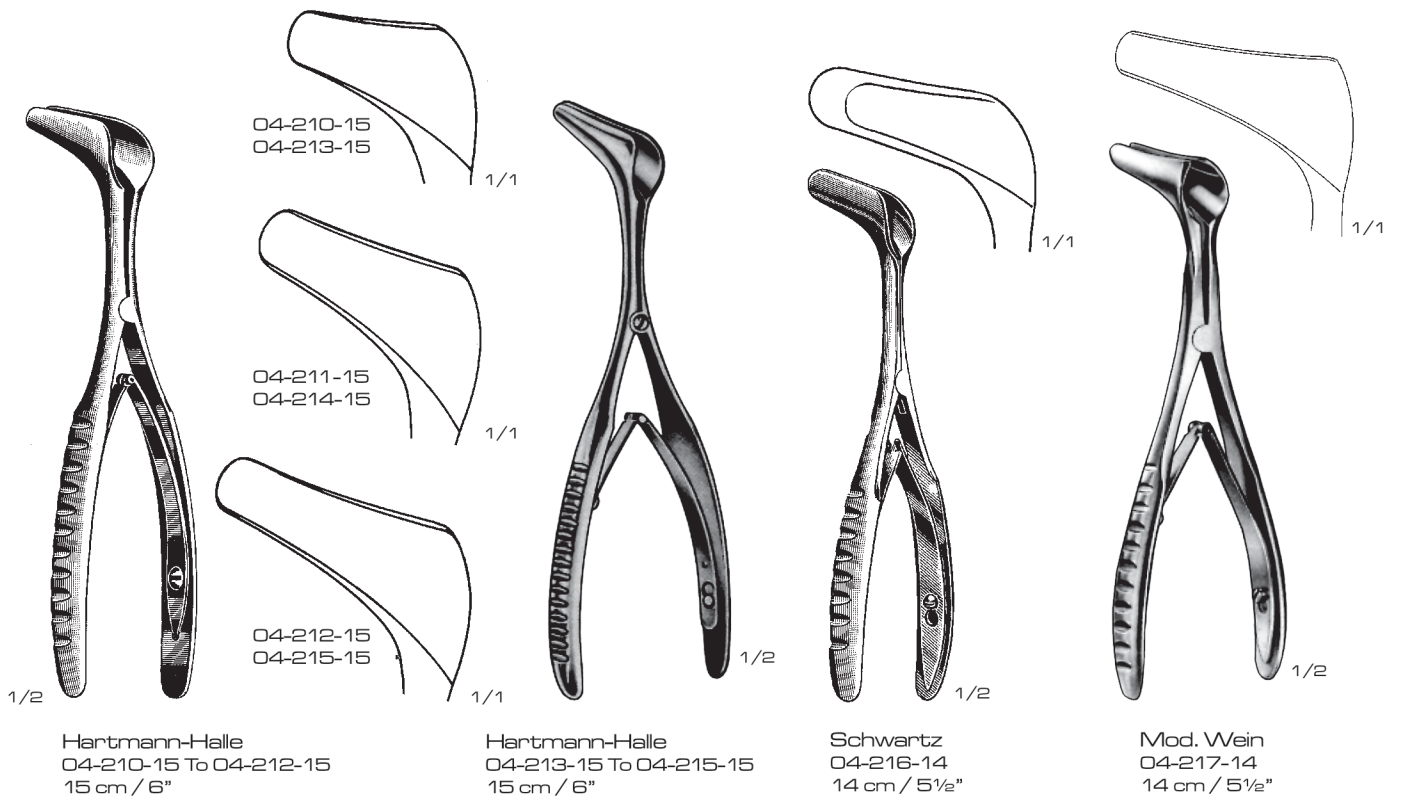

NASAL SPECULUM