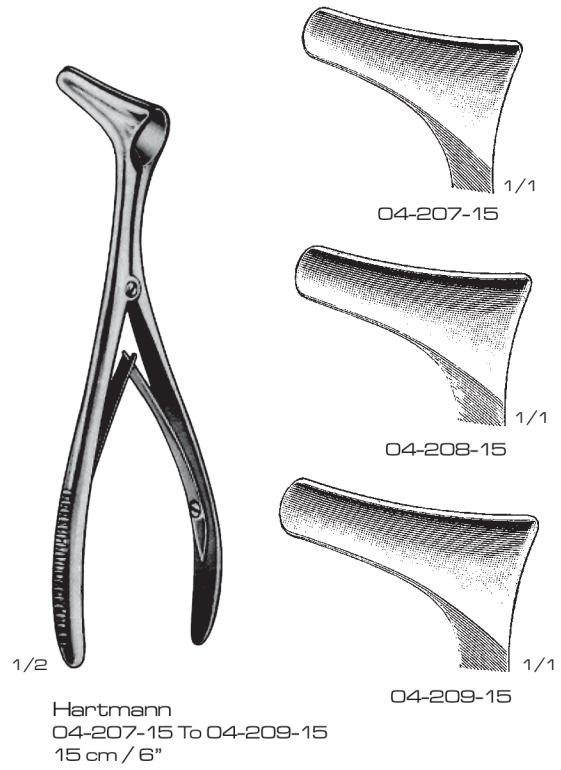

NASAL SPECULUM