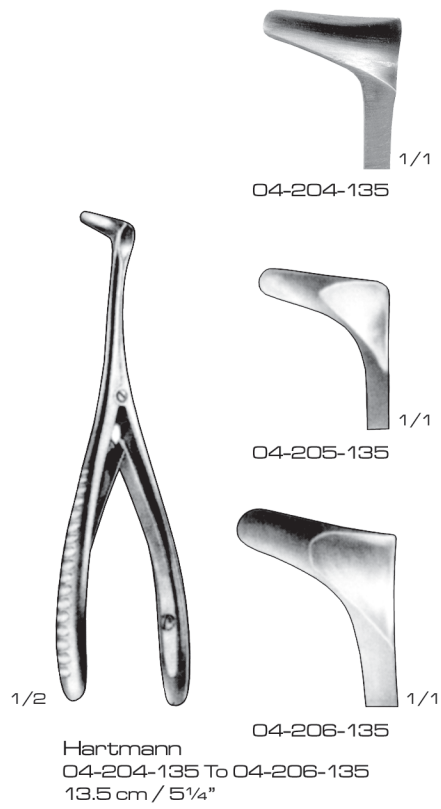

NASAL SPECULUM