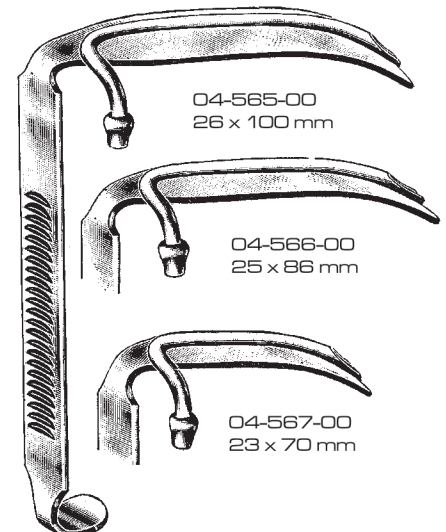

1/1

04-558-00

1/1

04-559-00

1/1

04-561-00

04-562-00

04-563-00

Dingman
04-561-00 To 04-563-00
Blades Only
04-564-00
Complete consisting:
1 Frame
3 Blades
2 Retractors

04-565-00
26 x 100 mm

04-566-00
25 x 86 mm

04-567-00
23 x 70 mm

Mc Ivor
04-565-00 To 04-567-00
Blades with suction device
04-568-00
Complete consisting:
1 Frame
3 Blades