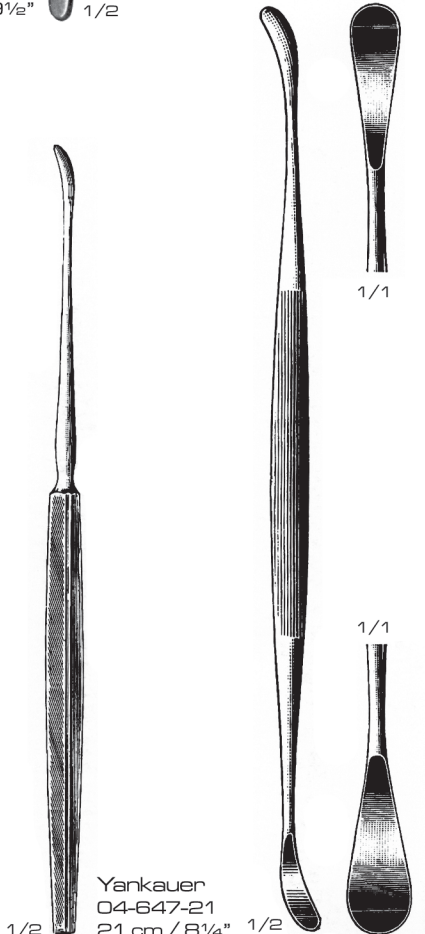

Yankauer
04-647-21
21 cm / 8 1/4"

Alderdice
04-648-22
22 cm / 8 3/4"