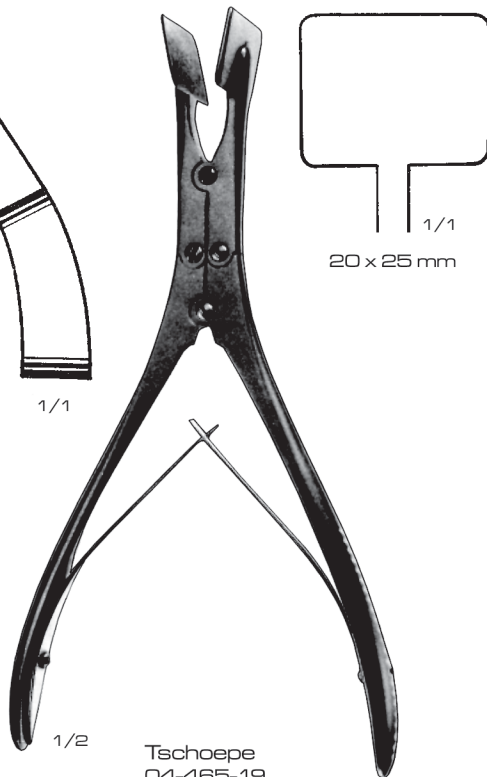

Tschoepe
04-465-19
19 cm / 7 1/2"