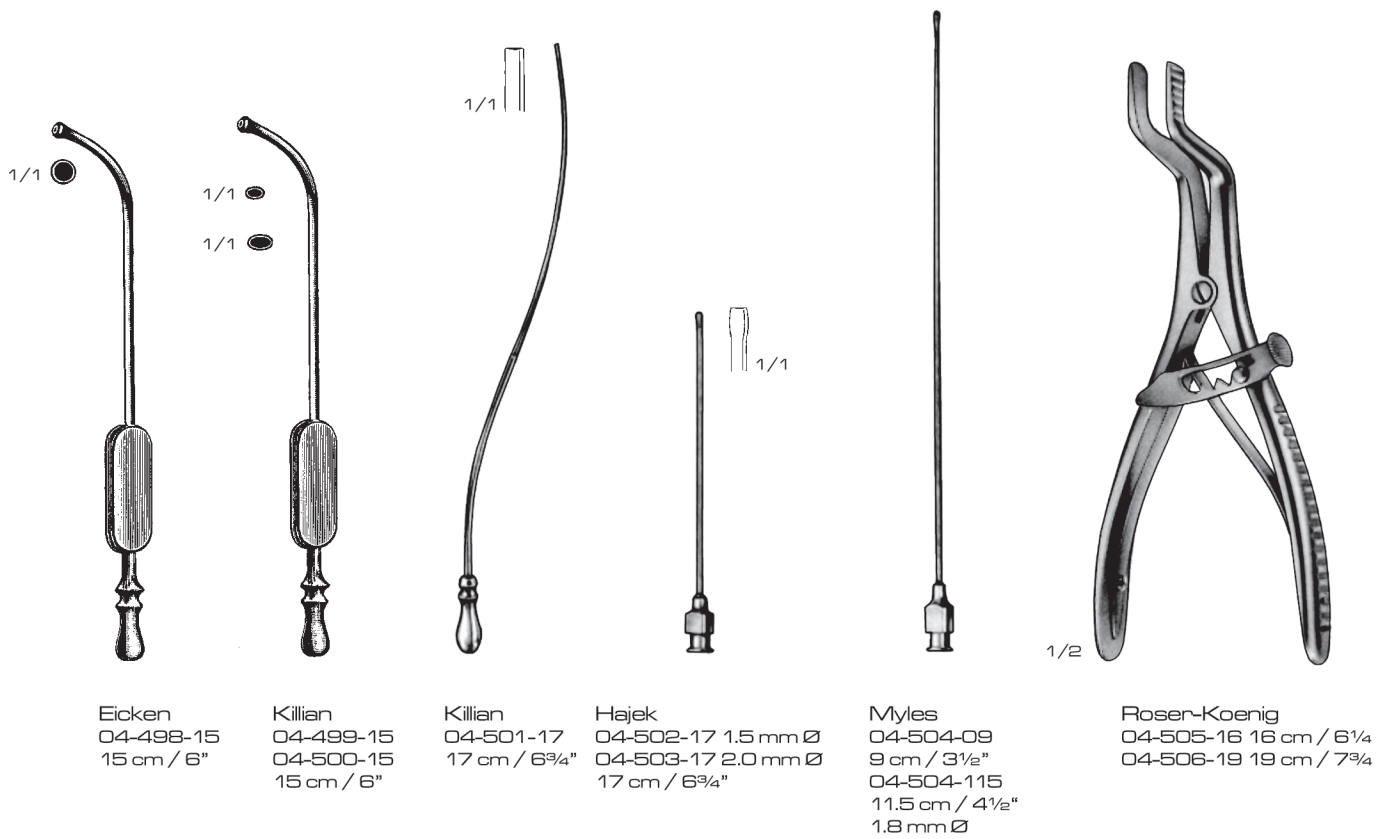

Asch
 04-464-22
 22 cm / 8 3/4"

Tschoepe
 04-465-19
 19 cm / 7 1/2"

Caplan
 04-466-20
 20 cm / 8"

Killian
 04-467-21
 21 cm / 8 1/2"

MOUTH GAGS

1/2

Helster
04-512-13
13 cm / 5 1/8"

1/2