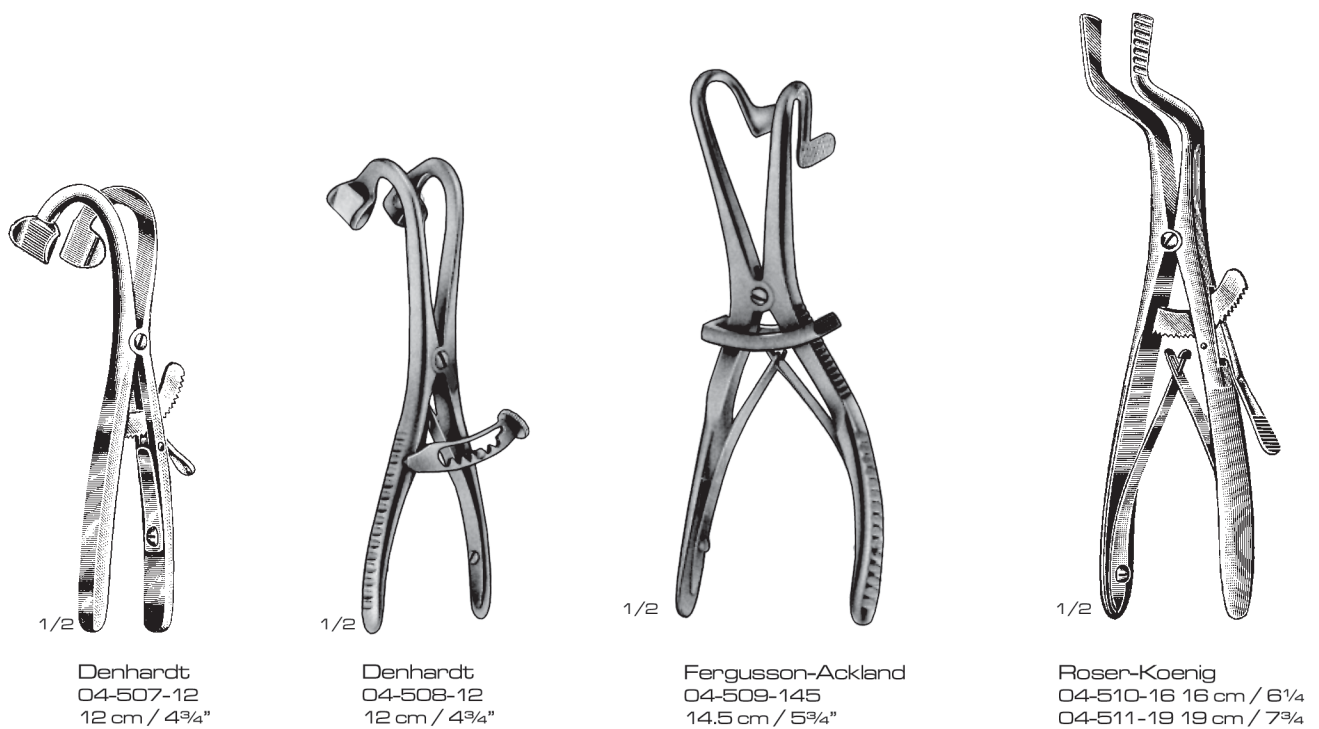

Asch
 04-464-22
 22 cm / 8 3/4"

Tschoepe
 04-465-19
 19 cm / 7 1/2"

Caplan
 04-466-20
 20 cm / 8"

Killian
 04-467-21
 21 cm / 8 1/2"

MOUTH GAGS

1/2

Helster
04-512-13
13 cm / 5 1/8"

1/2