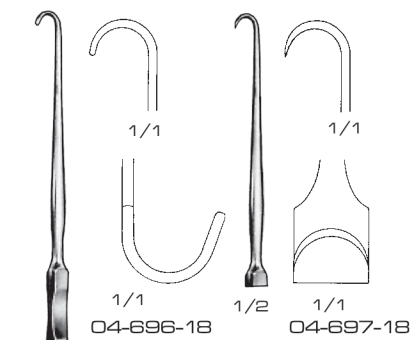

1/2
Roeder
04-665-265
26.5 cm / 10 1/2"

1/1

04-666-28
5 mm Ø

1/1

04-667-28
5 mm Ø

1/1

Eves
04-668-28
28 cm / 11"

1/1

Bruenings
04-669-28
28 cm / 11"

1/2
Eves
04-666-28 & 04-667-28
28 cm / 11"

1/2
Eves
04-668-28
28 cm / 11"

1/2
Bruenings
04-669-28
28 cm / 11"

1/1

04-670-04 4 cm / 1 1/2"
04-671-05 5 cm / 2"

1/2

04-672-00
0.3 mm Ø

Jackson
04-691-15
15 cm / 6"

04-692-15
15 cm / 6"

Rose
04-693-135
13.5 cm / 5"

Jackson
04-694-17
17 cm / 6 3/4"

Lukens
04-695-17
17 cm / 6 3/4"

04-696-18

04-697-18

Jackson
04-696-18 & 04-697-18
18 cm / 7"