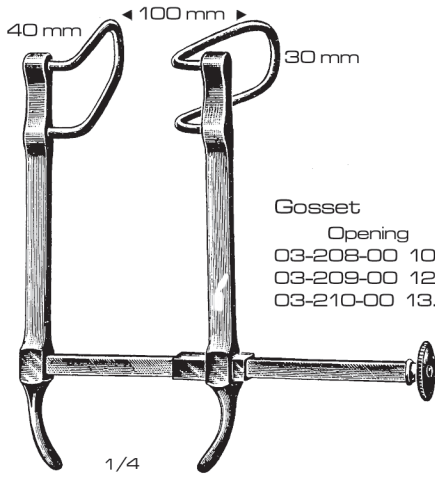

Balfour
Opening Lateral Bladed Central Blade
03-195-28 125 mm 70 x 35 mm 45 x 80 mm
03-196-28 155 mm 100 x 35 mm 70 x 85 mm
03-197-28 250 mm 100 x 35 mm 80 x 90 mm
28 cm / 11"

Rochard
03-198-19
19 cm / 7 1/2"
Fixation device only

- 04-199-27 95 mm
- 04-200-27 105 mm
- 04-201-27 120 mm
- 04-202-27 135 mm
- 04-203-27 155 mm

Rochard
03-199-27 To 03-203-27
27 cm / 10 1/2"

- 04-204-28 55 x 95 mm
- 04-205-28 55 x 105 mm
- 04-206-28 55 x 115 mm
- 04-207-28 55 x 125 mm

Doyen
03-204-28 To 03-207-28
28 cm / 11"

Gosset
Opening
03-208-00 10 cm / 4"
03-209-00 12 cm / 4¾"
03-210-00 13.5 cm / 5¼"

1/4

Gosset
Opening
03-211-00 16 cm / 6¼"
03-212-00 18.5 cm / 7¼"
03-213-00 22 cm / 8¾"