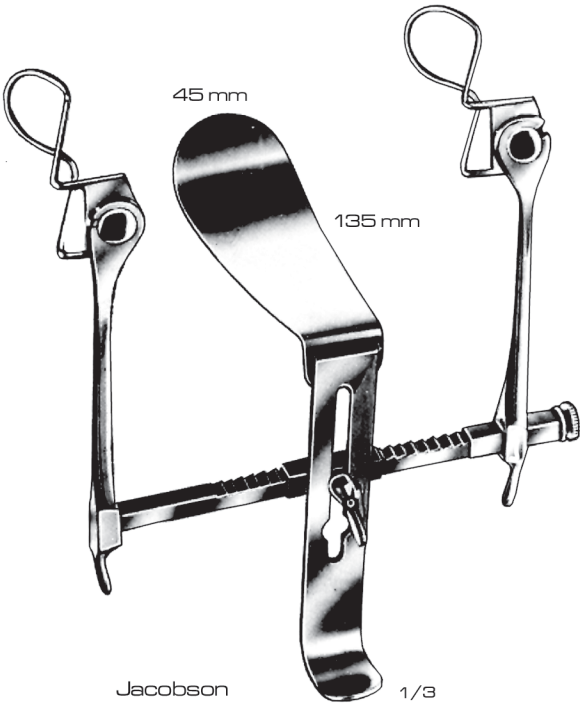

BLADDER RETRACTORS

Jacobson 1/3

03-246-00
2 Lateral Blades 30 x 75 mm
1 Central Blades 45 x 90 mm

03-247-00
2 Lateral Blades 45 x 130 mm
1 Central Blades 45 x 135 mm