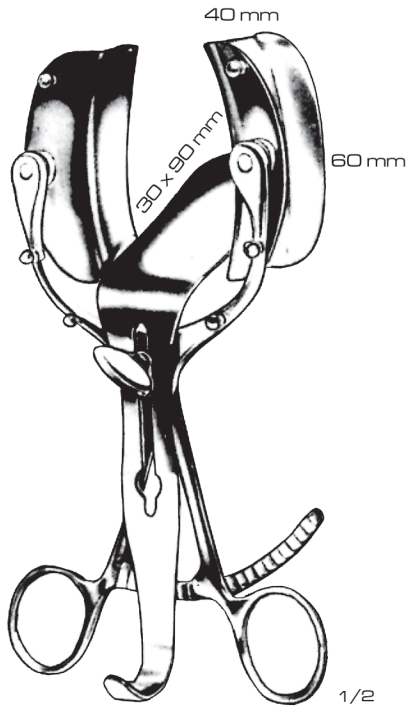

Legueu 1/2
03-248-18
18 cm / 7"