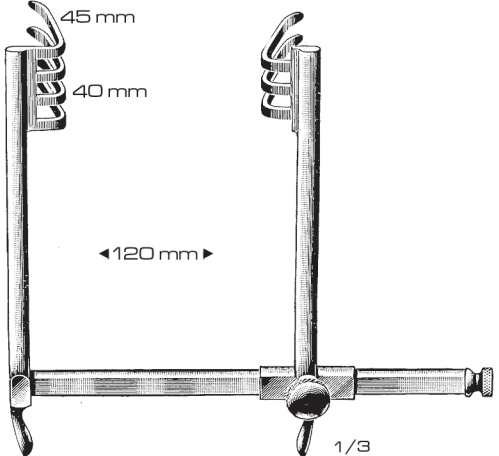

50 x 58 mm
60 x 80 mm
72 x 85 mm

Ricard
03-167-28 28 cm / 11"
03-168-30 30 cm / 13"

Collin-Locktite
03-169-26
26 cm / 10¹/₄"

Holzbach
03-170-00

Houzel
03-171-16
16 cm / 6 1/4"

Robin-Masse
03-172-00

Oettingen
03-173-27
27 cm / 10 1/2"
Central blade 50 x 65 mm

ABDOMINAL RETRACTORS

Perman
Opening Lateral Blades
03-174-00 18 cm / 7" 60 x 60 mm
03-175-00 20 cm / 8" 60 x 60 mm
03-176-00 25 cm / 10" 70 x 70 mm

Cherry
03-177-13
13 cm / 5"

Badgley
03-178-00 Opening 15 cm / 6"
03-179-00 Opening 18 cm / 7"
03-180-00 Opening 20 cm / 8"

Hertzler
03-181-00

Frazier
03-182-00
Opening 8.5 cm / 3 1/4"

Temple Fay
03-183-00
Opening 12 cm / 4 3/4"

Balfour
03-184-00 Opening 180 mm
03-185-00 Opening 200 mm

Balfour
03-186-00 Opening 180 mm
03-187-00 Opening 200 mm