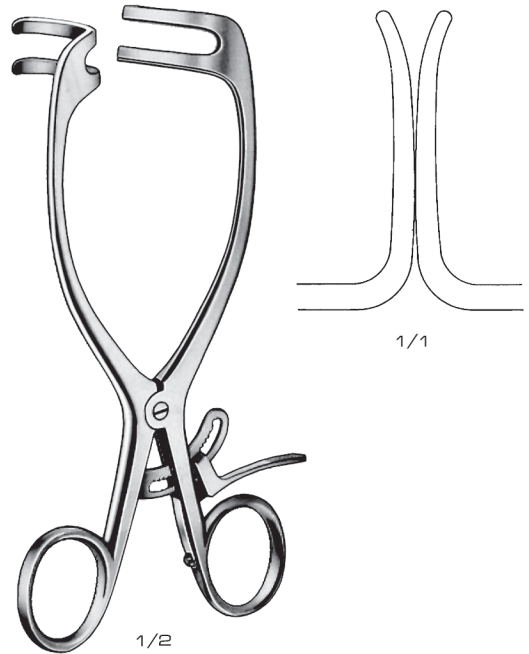

Mayo-Adams
03-075-165
16.5 cm / 6½"