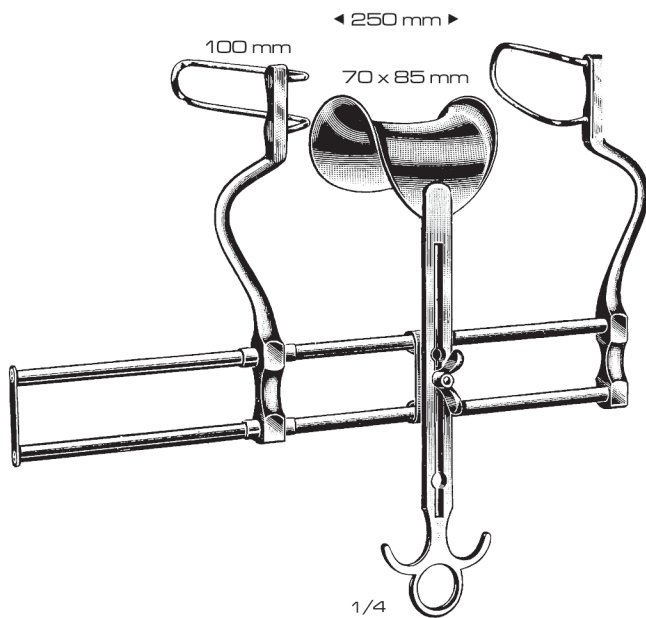

Hertzler
03-181-00

Frazier
03-182-00
Opening 8.5 cm / 3 1/4"

Temple Fay
03-183-00
Opening 12 cm / 4 3/4"

Balfour
03-184-00 Opening 180 mm
03-185-00 Opening 200 mm

Balfour
03-186-00 Opening 180 mm
03-187-00 Opening 200 mm

Balfour
Opening Wire blades
03-188-00 250 mm 35 x 100 mm
03-189-00 280 mm 40 x 105 mm
03-190-00 300 mm 40 x 110 mm

Balfour-Baby
03-191-00

ABDOMINAL RETRACTORS

Balfour
Opening Lateral Bladed Central Blade
03-192-00 180 mm 70 x 35 mm 45 x 80 mm
03-193-00 200 mm 100 x 35 mm 100 x 70 mm
03-194-00 250 mm 100 x 35 mm 70 x 85 mm