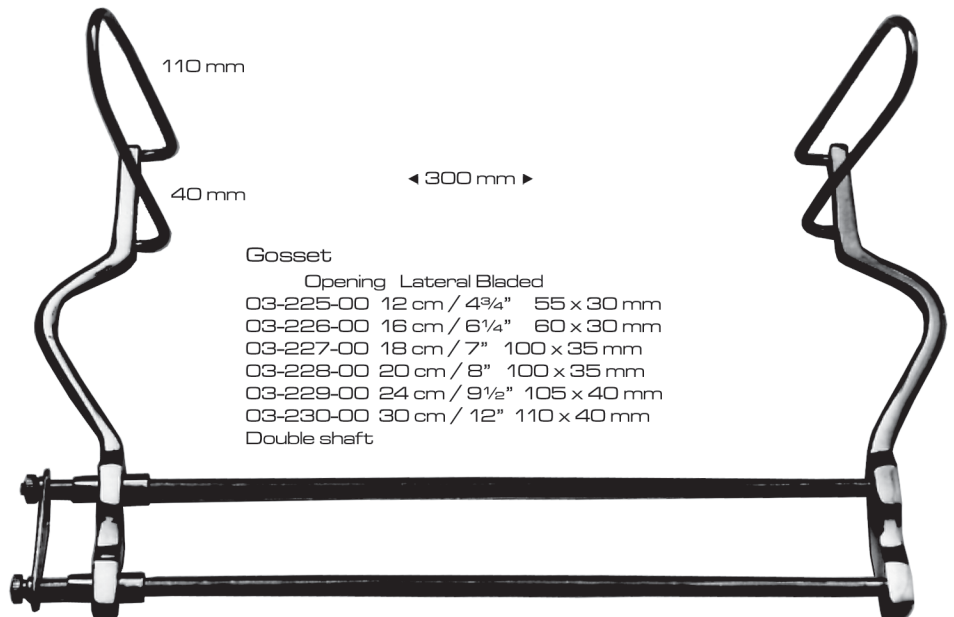

Gosset
Opening Lateral Bladed
03-225-00 12 cm / 4¾" 55 x 30 mm
03-226-00 16 cm / 6¼" 60 x 30 mm
03-227-00 18 cm / 7" 100 x 35 mm
03-228-00 20 cm / 8" 100 x 35 mm
03-229-00 24 cm / 9½" 105 x 40 mm
03-230-00 30 cm / 12" 110 x 40 mm
Double shaft