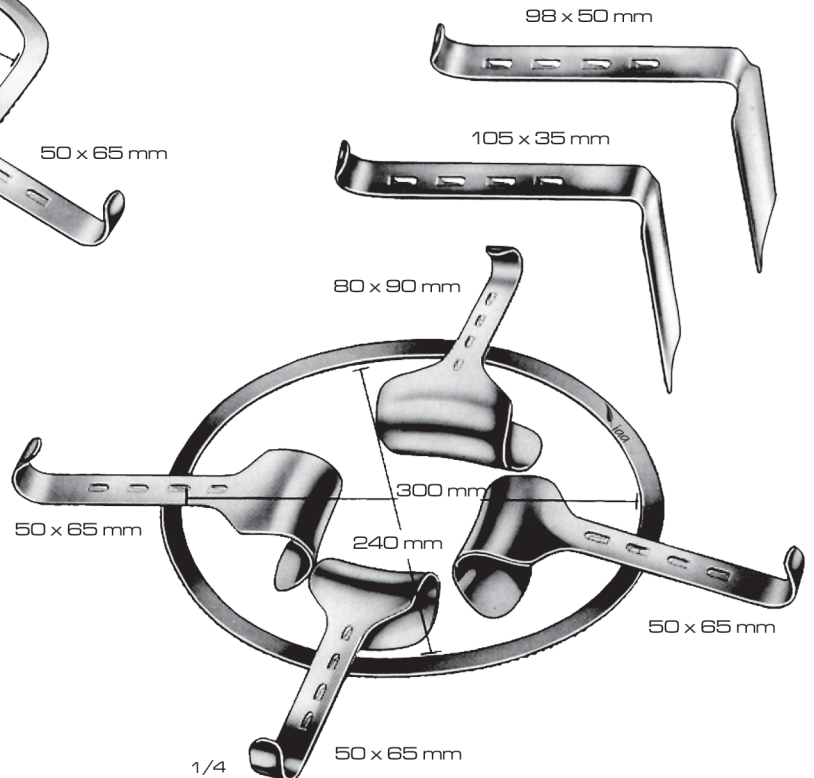

Collin
Lateral Blades Central blade
03-238-30 50 x 58 mm 62 x 67 mm
03-239-30 62 x 80 mm 62 x 80 mm
30 cm / 12"

O'Sullivan-O'Conner
03-240-00
With three blades

BLADDER AND ABDOMINAL RETRACTORS

Millin
03-241-195
19.5 cm / 7³/₄"
2 pairs of lateral blades
and 1 central blade

Millin
03-242-18
18 cm / 7"
2 Lateral blades 57 x 25 mm
2 Lateral blades 80 x 25 mm
1 Central blade 110 x 45 mm

Kirschner
03-243-00
Complete set consisting of
1 Frame 240 x 240 mm
2 Hook-on retractors 40 x 55 mm
2 Hook-on retractors 50 x 65 mm