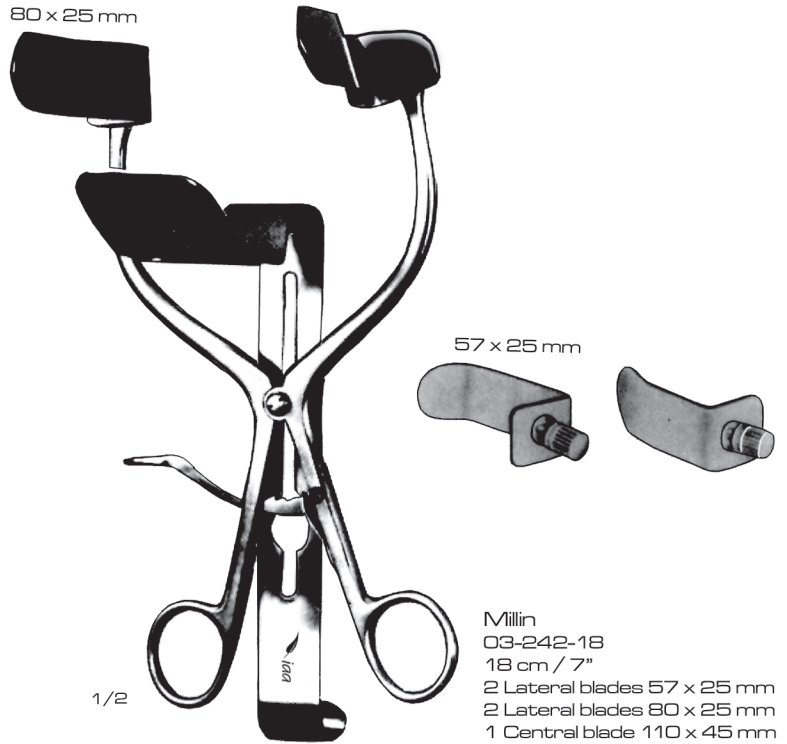

Collin
Lateral Blades Central blade
03-238-30 50 x 58 mm 62 x 67 mm
03-239-30 62 x 80 mm 62 x 80 mm
30 cm / 12"

O'Sullivan-O'Conner
03-240-00
With three blades

BLADDER AND ABDOMINAL RETRACTORS

Millin
03-241-195
19.5 cm / 7³/₄"
2 pairs of lateral blades
and 1 central blade

Millin
03-242-18
18 cm / 7"
2 Lateral blades 57 x 25 mm
2 Lateral blades 80 x 25 mm
1 Central blade 110 x 45 mm

Kirschner
03-243-00
Complete set consisting of
1 Frame 240 x 240 mm
2 Hook-on retractors 40 x 55 mm
2 Hook-on retractors 50 x 65 mm