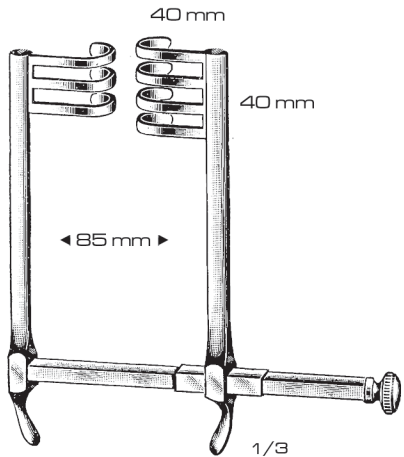

50 x 58 mm
60 x 80 mm
72 x 85 mm

Ricard
03-167-28 28 cm / 11"
03-168-30 30 cm / 13"

Collin-Locktite
03-169-26
26 cm / 10¹/₄"

Holzbach
03-170-00

Houzel
03-171-16
16 cm / 6 1/4"

Robin-Masse
03-172-00

Oettingen
03-173-27
27 cm / 10 1/2"
Central blade 50 x 65 mm

ABDOMINAL RETRACTORS

Perman
Opening Lateral Blades
03-174-00 18 cm / 7" 60 x 60 mm
03-175-00 20 cm / 8" 60 x 60 mm
03-176-00 25 cm / 10" 70 x 70 mm

Cherry
03-177-13
13 cm / 5"

Badgley
03-178-00 Opening 15 cm / 6"
03-179-00 Opening 18 cm / 7"
03-180-00 Opening 20 cm / 8"

Hertzler
03-181-00

Frazier
03-182-00
Opening 8.5 cm / 3 1/4"

Temple Fay
03-183-00
Opening 12 cm / 4 3/4"

Balfour
03-184-00 Opening 180 mm
03-185-00 Opening 200 mm

Balfour
03-186-00 Opening 180 mm
03-187-00 Opening 200 mm