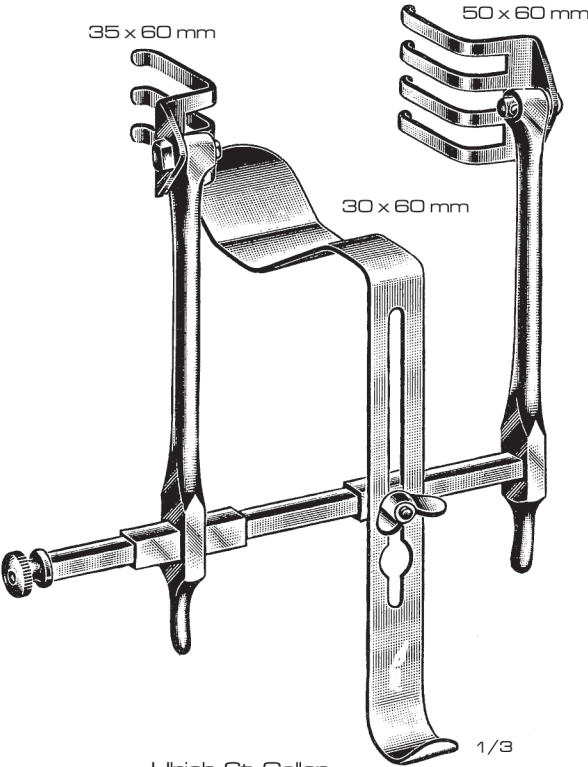

Gosset
Opening
03-222-00 14 cm / 5½"
03-223-00 15 cm / 6"
03-224-00 18 cm / 7"

1/3

Gosset
Opening Lateral Bladed
03-225-00 12 cm / 4¾" 55 x 30 mm
03-226-00 16 cm / 6¼" 60 x 30 mm
03-227-00 18 cm / 7" 100 x 35 mm
03-228-00 20 cm / 8" 100 x 35 mm
03-229-00 24 cm / 9½" 105 x 40 mm
03-230-00 30 cm / 12" 110 x 40 mm
Double shaft

ABDOMINAL RETRACTORS

Scoville-Richter
Opening
03-231-00 17 cm / 6³/₄"
03-232-00 21 cm / 8¹/₄"
03-233-00 23 cm / 9"
03-234-00 26 cm / 10¹/₄"
With set of 5 lateral blades.

Ulrich-St. Gallen
Opening
03-235-00 16 cm / 6¹/₄"
03-236-00 18 cm / 7"
03-237-00 21 cm / 8¹/₄"