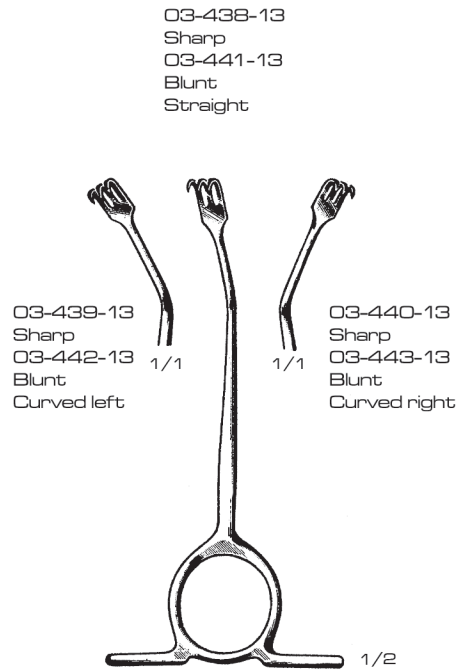

Volkman
03-402-12 To 03-406-12
12 cm / 4¾"
03-412-15 To 03-416-15
15 cm / 6"
Blunt

03-417-16 To 03-428-16
16 cm / 6¼"

Fomon
03-429-145
14.5 cm / 6¼"

RETRACTORS

03-430-16 To 03-437-16
16 cm / 6¼"

Williger
03-438-13 To 03-443-13
13 cm / 5½"