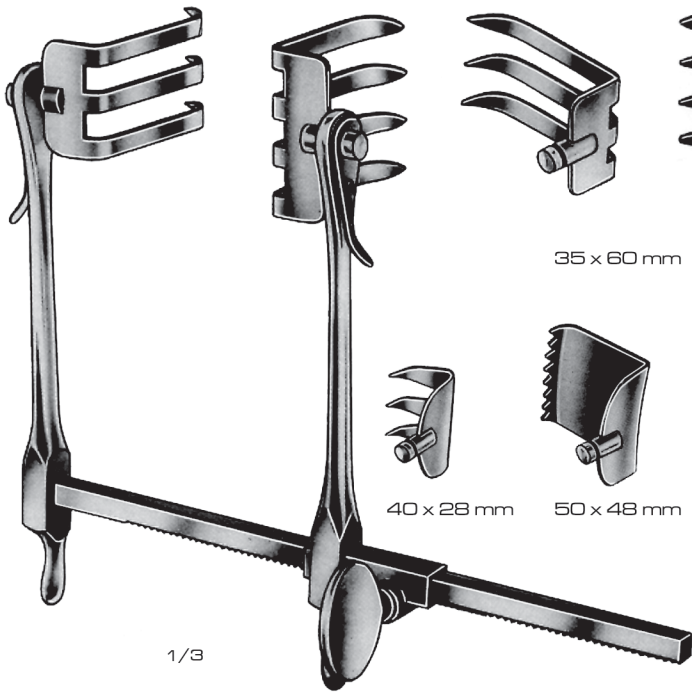

ABDOMINAL RETRACTORS

Scoville-Richter
Opening
03-231-00 17 cm / 6³/₄"
03-232-00 21 cm / 8¹/₄"
03-233-00 23 cm / 9"
03-234-00 26 cm / 10¹/₄"
With set of 5 lateral blades.