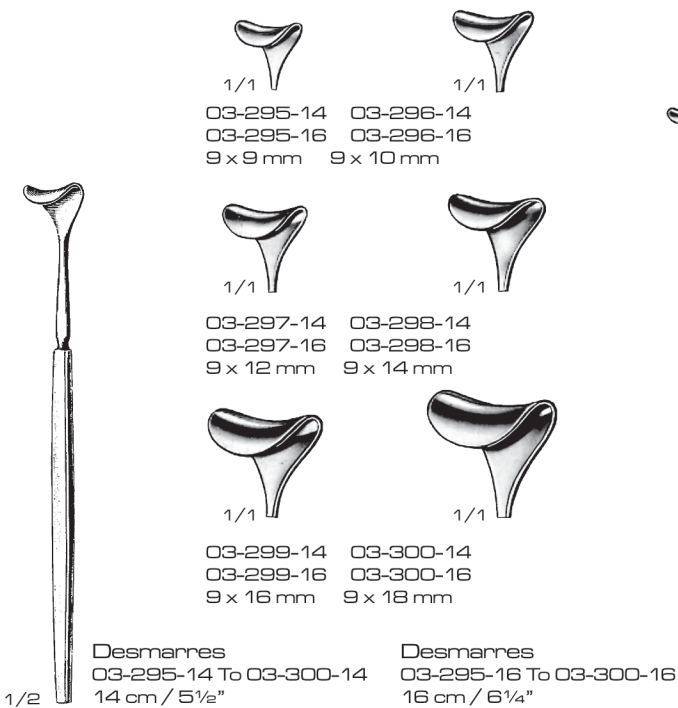

RETRACTORS