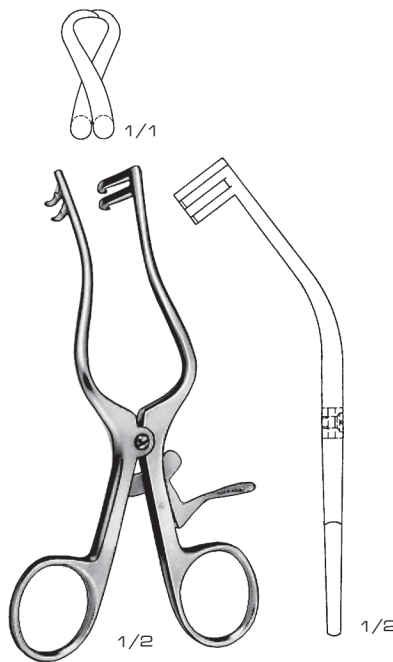

Plester
03-056-11
13 cm / 5 1/8"
2 x 2 Prongs
Sharp