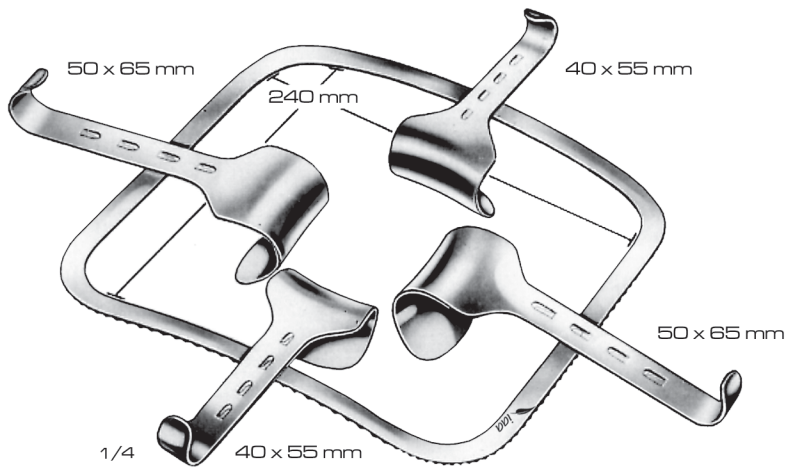

Millin
03-241-195
19.5 cm / 7³/₄"
2 pairs of lateral blades
and 1 central blade

Kirschner
03-243-00
Complete set consisting of
1 Frame 240 x 240 mm
2 Hook-on retractors 40 x 55 mm
2 Hook-on retractors 50 x 65 mm