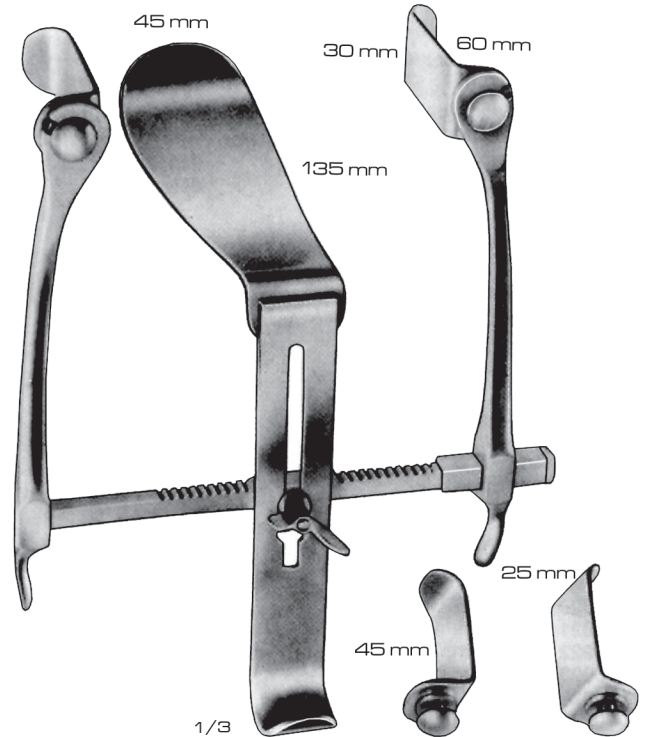

Dennis Browne
03-244-00
Complete set consisting of
1 Frame 175 x 150 mm
2 Hook-on retractors 40 x 30 mm
2 Hook-on retractors 40 x 40 mm

BLADDER RETRACTORS

Jacobson 1/3

03-246-00
2 Lateral Blades 30 x 75 mm
1 Central Blades 45 x 90 mm

03-247-00
2 Lateral Blades 45 x 130 mm
1 Central Blades 45 x 135 mm

Legueu 1/2
03-248-18
18 cm / 7"

Thomas-Walker Opening 1/3
03-249-00 12 cm / 4 3/4"
03-250-00 14.5 cm / 5 3/4"

Gosset 1/3
03-251-00
Opening 16 cm / 6 1/4"
2 Lateral blades 40 x 120 mm
1 central blade 40 x 120 mm

Millian-Bacon 1/3
03-252-00
Opening 15 cm / 6"
2 Lateral Blades 45 x 25 mm
2 Lateral Blades 60 x 30 mm
1 Central Blade 135 x 45 mm

Scoville-Haverfield
03-253-15
Opening 15 cm / 6"

Scoville-Haverfield
03-254-15
Opening 15 cm / 6"