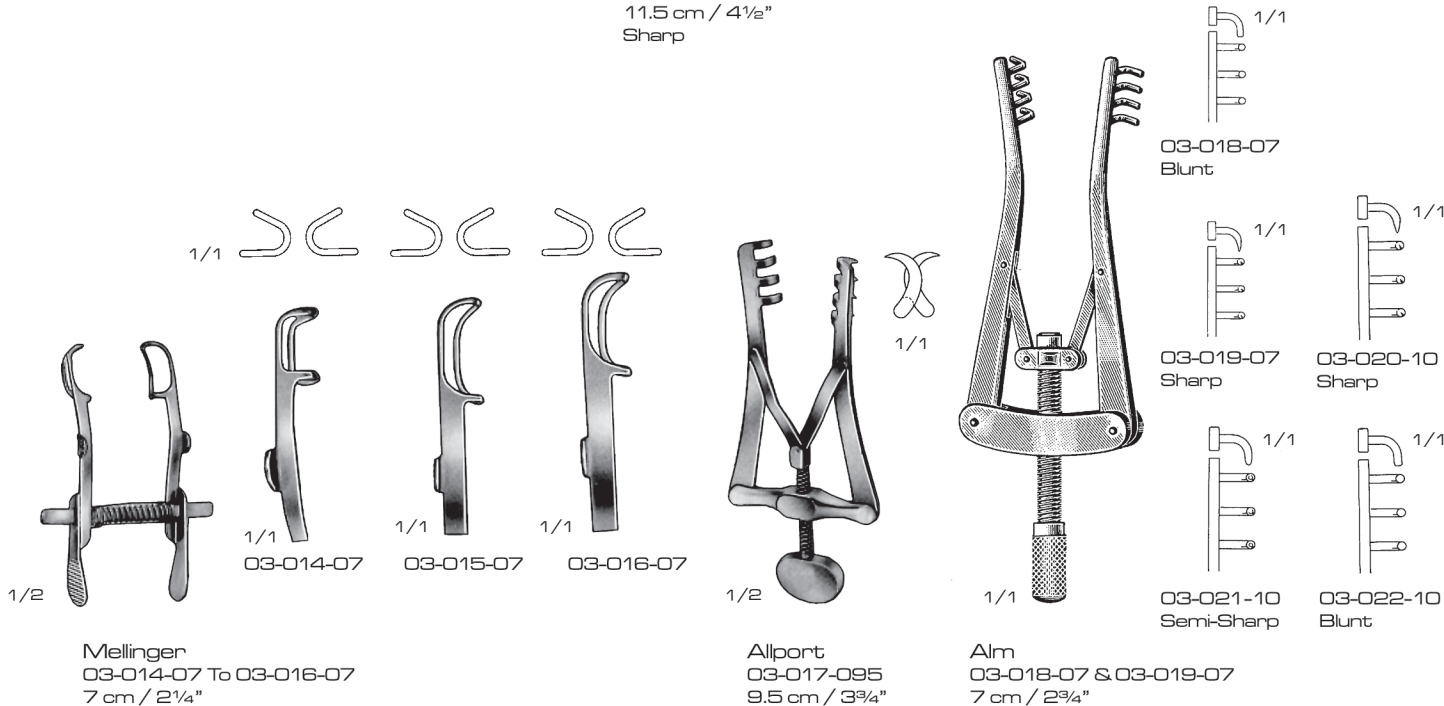

Barraquer
03-008-045
4.5 cm / 1¾"
Blunt

Bose
03-009-06
6 cm / 2¼"
Blunt

03-010-08
8 cm / 3¼"
Sharp

03-012-08
8 cm / 3¼"
Sharp

Lancaster
03-013-08
8 cm / 3¼"

Mellinger
03-014-07 To 03-016-07
7 cm / 2¼"

Allport
03-017-095
9.5 cm / 3¾"

Alm
03-018-07 & 03-019-07
7 cm / 2¾"

Alm
03-020-10 To 03-022-10
10 cm / 4"