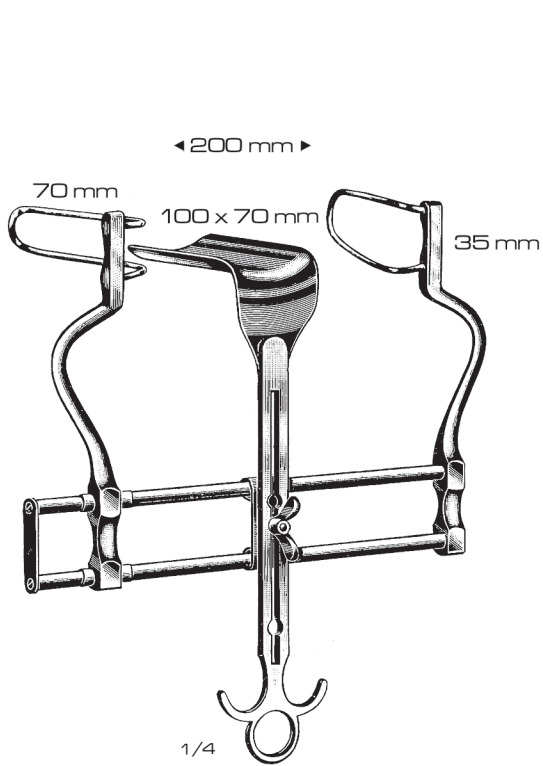

ABDOMINAL RETRACTORS

Perman
Opening Lateral Blades
03-174-00 18 cm / 7" 60 x 60 mm
03-175-00 20 cm / 8" 60 x 60 mm
03-176-00 25 cm / 10" 70 x 70 mm

Cherry
03-177-13
13 cm / 5"

Badgley
03-178-00 Opening 15 cm / 6"
03-179-00 Opening 18 cm / 7"
03-180-00 Opening 20 cm / 8"

Hertzler
03-181-00

Frazier
03-182-00
Opening 8.5 cm / 3 1/4"

Temple Fay
03-183-00
Opening 12 cm / 4 3/4"

Balfour
03-184-00 Opening 180 mm
03-185-00 Opening 200 mm

Balfour
03-186-00 Opening 180 mm
03-187-00 Opening 200 mm

Balfour
Opening Wire blades
03-188-00 250 mm 35 x 100 mm
03-189-00 280 mm 40 x 105 mm
03-190-00 300 mm 40 x 110 mm

Balfour-Baby
03-191-00

ABDOMINAL RETRACTORS

Balfour
Opening Lateral Bladed Central Blade
03-192-00 180 mm 70 x 35 mm 45 x 80 mm
03-193-00 200 mm 100 x 35 mm 100 x 70 mm
03-194-00 250 mm 100 x 35 mm 70 x 85 mm