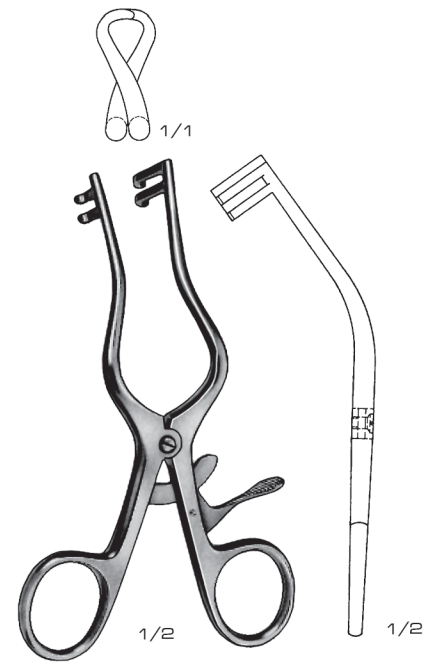

Weitlaner-Original
03-046-105 Sharp
03-047-105 Blunt
10.5 cm / 4 1/8"
2 x 3 Prongs

Weitlaner-Original
03-048-13 13 cm / 5 1/8" Sharp
03-049-13 13 cm / 5 1/8" Blunt
03-050-165 16.5 cm / 6 1/2" Sharp
03-051-165 16.5 cm / 6 1/2" Blunt
3 x 4 Prongs

Scalp Contour
03-052-14 & 03-053-14
14 cm / 5 1/2"
3 x 4 Prongs

Plester
03-054-11
11 cm / 4 1/4"
Blunt

Plester
03-055-11
11 cm / 4 1/4"
Blunt

Plester
03-056-11
13 cm / 5 1/8"
2 x 2 Prongs
Sharp

Plester
03-057-11
13 cm / 5 1/8"
2 x 2 Prongs
Blunt