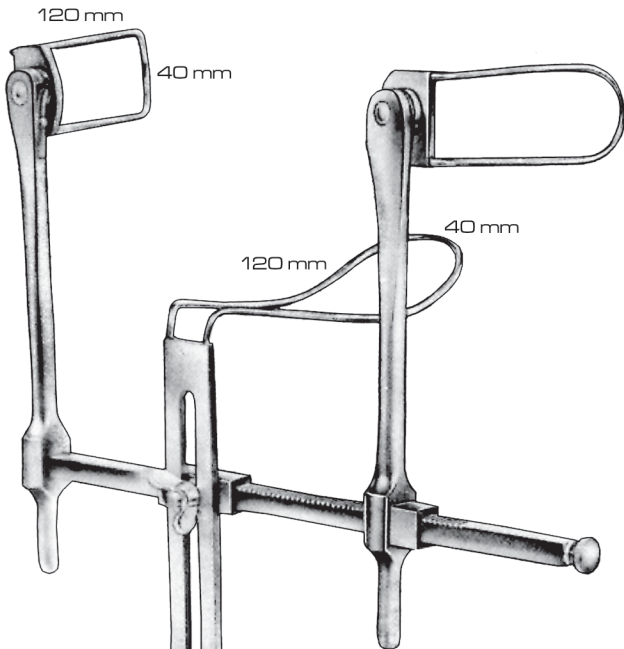

Dennis Browne
03-244-00
Complete set consisting of
1 Frame 175 x 150 mm
2 Hook-on retractors 40 x 30 mm
2 Hook-on retractors 40 x 40 mm

BLADDER RETRACTORS

Jacobson 1/3

03-246-00
2 Lateral Blades 30 x 75 mm
1 Central Blades 45 x 90 mm

03-247-00
2 Lateral Blades 45 x 130 mm
1 Central Blades 45 x 135 mm

Legueu 1/2
03-248-18
18 cm / 7"

Thomas-Walker Opening 1/3
03-249-00 12 cm / 4 3/4"
03-250-00 14.5 cm / 5 3/4"

Gosset 1/3
03-251-00
Opening 16 cm / 6 1/4"
2 Lateral blades 40 x 120 mm
1 central blade 40 x 120 mm