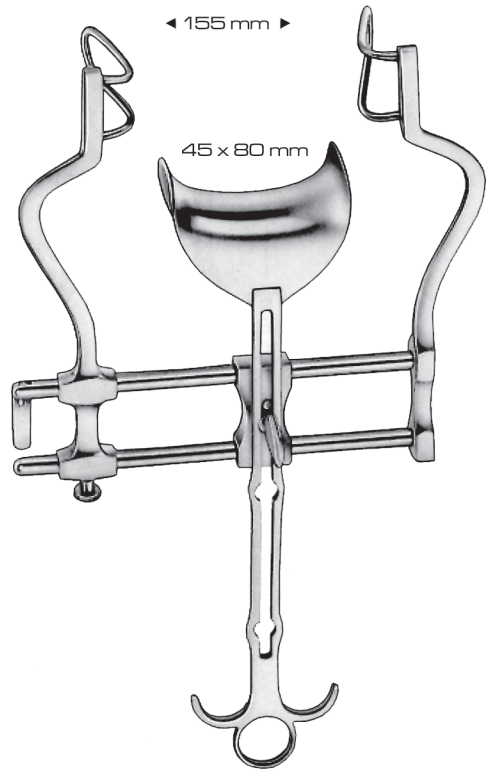

ABDOMINAL RETRACTORS

Perman
Opening Lateral Blades
03-174-00 18 cm / 7" 60 x 60 mm
03-175-00 20 cm / 8" 60 x 60 mm
03-176-00 25 cm / 10" 70 x 70 mm

Cherry
03-177-13
13 cm / 5"

Badgley
03-178-00 Opening 15 cm / 6"
03-179-00 Opening 18 cm / 7"
03-180-00 Opening 20 cm / 8"

Hertzler
03-181-00

Frazier
03-182-00
Opening 8.5 cm / 3 1/4"

Temple Fay
03-183-00
Opening 12 cm / 4 3/4"

Balfour
03-184-00 Opening 180 mm
03-185-00 Opening 200 mm

Balfour
03-186-00 Opening 180 mm
03-187-00 Opening 200 mm

Balfour
Opening Wire blades
03-188-00 250 mm 35 x 100 mm
03-189-00 280 mm 40 x 105 mm
03-190-00 300 mm 40 x 110 mm

Balfour-Baby
03-191-00

ABDOMINAL RETRACTORS

Balfour
Opening Lateral Bladed Central Blade
03-192-00 180 mm 70 x 35 mm 45 x 80 mm
03-193-00 200 mm 100 x 35 mm 100 x 70 mm
03-194-00 250 mm 100 x 35 mm 70 x 85 mm