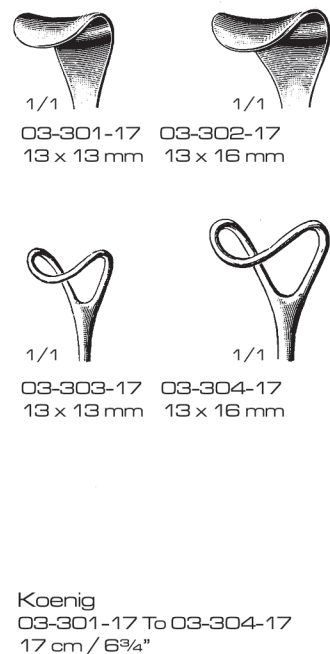

RETRACTORS