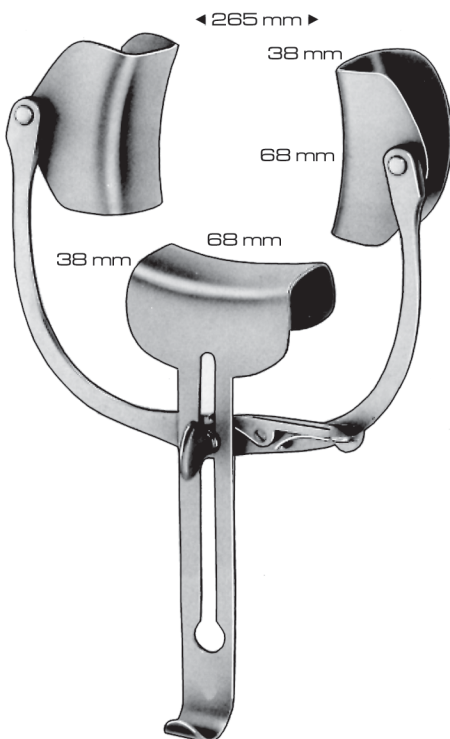

50 x 58 mm
60 x 80 mm
72 x 85 mm

Ricard
03-167-28 28 cm / 11"
03-168-30 30 cm / 13"

Collin-Locktite
03-169-26
26 cm / 10¹/₄"

Holzbach
03-170-00

Houzel
03-171-16
16 cm / 6 1/4"

Robin-Masse
03-172-00

Oettingen
03-173-27
27 cm / 10 1/2"
Central blade 50 x 65 mm

ABDOMINAL RETRACTORS

Perman
Opening Lateral Blades
03-174-00 18 cm / 7" 60 x 60 mm
03-175-00 20 cm / 8" 60 x 60 mm
03-176-00 25 cm / 10" 70 x 70 mm

Cherry
03-177-13
13 cm / 5"

Badgley
03-178-00 Opening 15 cm / 6"
03-179-00 Opening 18 cm / 7"
03-180-00 Opening 20 cm / 8"