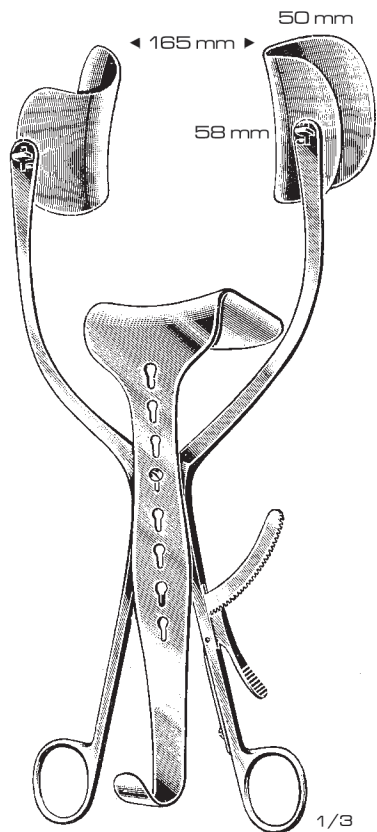

Collin
Lateral Blades Central blade
03-238-30 50 x 58 mm 62 x 67 mm
03-239-30 62 x 80 mm 62 x 80 mm
30 cm / 12"