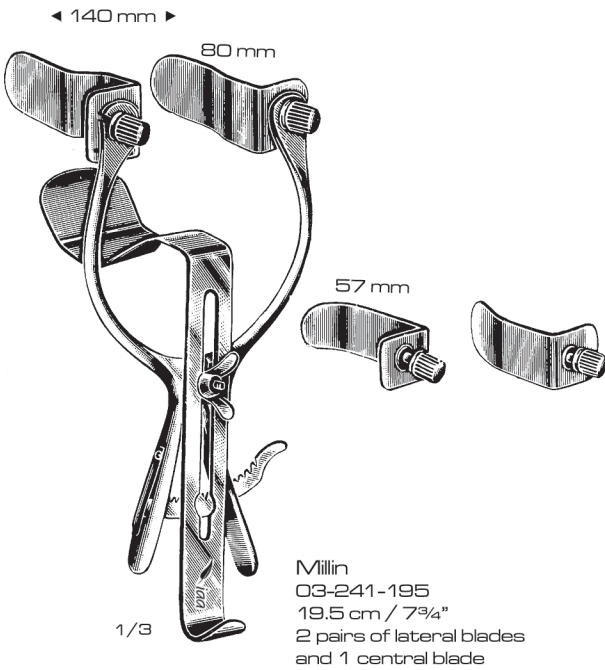

ABDOMINAL RETRACTORS

Scoville-Richter
Opening
03-231-00 17 cm / 6³/₄"
03-232-00 21 cm / 8¹/₄"
03-233-00 23 cm / 9"
03-234-00 26 cm / 10¹/₄"
With set of 5 lateral blades.

Ulrich-St. Gallen
Opening
03-235-00 16 cm / 6¹/₄"
03-236-00 18 cm / 7"
03-237-00 21 cm / 8¹/₄"

Collin
Lateral Blades Central blade
03-238-30 50 x 58 mm 62 x 67 mm
03-239-30 62 x 80 mm 62 x 80 mm
30 cm / 12"

O'Sullivan-O'Conner
03-240-00
With three blades

BLADDER AND ABDOMINAL RETRACTORS

Millin
03-241-195
19.5 cm / 7³/₄"
2 pairs of lateral blades
and 1 central blade