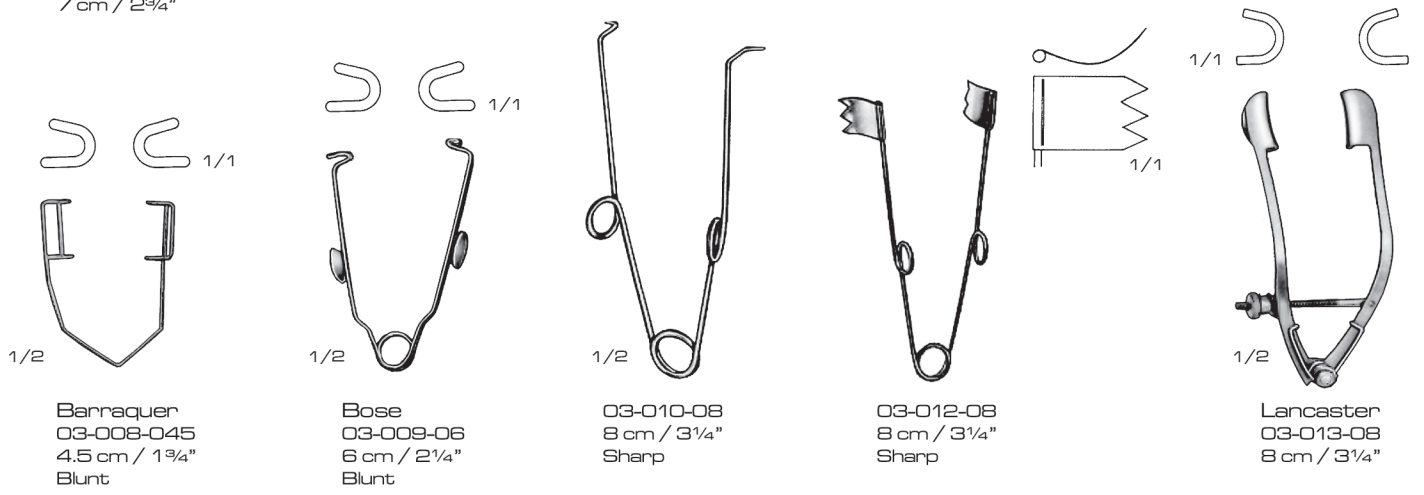

NANOTECH

TECHNOLOGY | PERCISION | SATISTACTION

03

Bone Holding Fcps, Bone Cutters & Rongeurs, Drills, Wire Extensions
Wire Cutters & Holders, Chissels, Gouges, Curettes , Hammers

RETRACTORS

Finsen
03-001-05 & 03-002-05
5 cm / 2"

Finsen
03-003-07 & 03-004-07
7 cm / 2¾"

Finsen
03-005-07 & 03-006-07
7 cm / 2¾"

Finsen
03-007-075
7.5 cm / 3"
Blunt

Barraquer
03-008-045
4.5 cm / 1¾"
Blunt

Bose
03-009-06
6 cm / 2¼"
Blunt

03-010-08
8 cm / 3¼"
Sharp