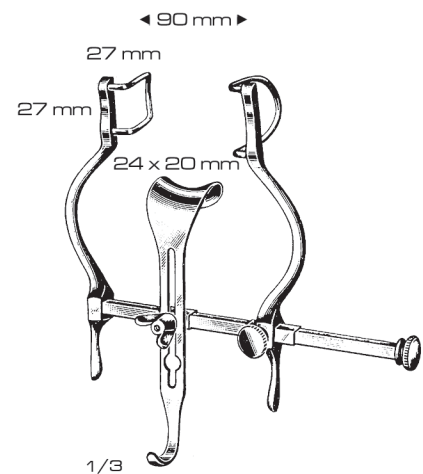

ABDOMINAL RETRACTORS

Perman
Opening Lateral Blades
03-174-00 18 cm / 7" 60 x 60 mm
03-175-00 20 cm / 8" 60 x 60 mm
03-176-00 25 cm / 10" 70 x 70 mm

Cherry
03-177-13
13 cm / 5"

Badgley
03-178-00 Opening 15 cm / 6"
03-179-00 Opening 18 cm / 7"
03-180-00 Opening 20 cm / 8"

Hertzler
03-181-00

Frazier
03-182-00
Opening 8.5 cm / 3 1/4"

Temple Fay
03-183-00
Opening 12 cm / 4 3/4"

Balfour
03-184-00 Opening 180 mm
03-185-00 Opening 200 mm

Balfour
03-186-00 Opening 180 mm
03-187-00 Opening 200 mm

Balfour
Opening Wire blades
03-188-00 250 mm 35 x 100 mm
03-189-00 280 mm 40 x 105 mm
03-190-00 300 mm 40 x 110 mm

Balfour-Baby
03-191-00

ABDOMINAL RETRACTORS

Balfour
Opening Lateral Bladed Central Blade
03-192-00 180 mm 70 x 35 mm 45 x 80 mm
03-193-00 200 mm 100 x 35 mm 100 x 70 mm
03-194-00 250 mm 100 x 35 mm 70 x 85 mm

Balfour
Opening Lateral Bladed Central Blade
03-195-28 125 mm 70 x 35 mm 45 x 80 mm
03-196-28 155 mm 100 x 35 mm 70 x 85 mm
03-197-28 250 mm 100 x 35 mm 80 x 90 mm
28 cm / 11"

Rochard
03-198-19
19 cm / 7 1/2"
Fixation device only