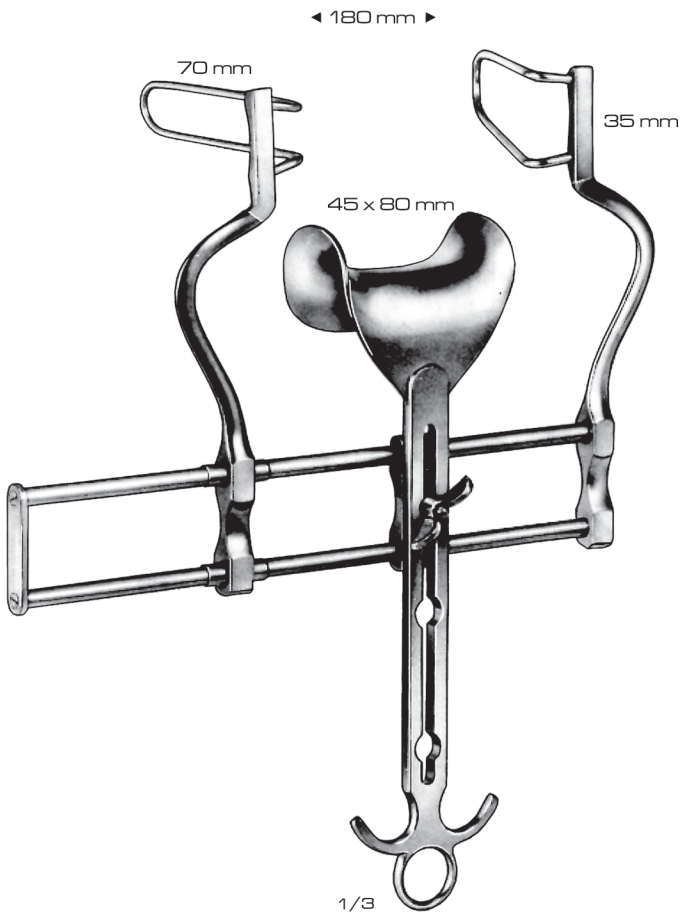

50 x 58 mm
60 x 80 mm
72 x 85 mm

Ricard
03-167-28 28 cm / 11"
03-168-30 30 cm / 13"

Collin-Locktite
03-169-26
26 cm / 10¹/₄"

Holzbach
03-170-00

Houzel
03-171-16
16 cm / 6 1/4"

Robin-Masse
03-172-00

Oettingen
03-173-27
27 cm / 10 1/2"
Central blade 50 x 65 mm

ABDOMINAL RETRACTORS

Perman
Opening Lateral Blades
03-174-00 18 cm / 7" 60 x 60 mm
03-175-00 20 cm / 8" 60 x 60 mm
03-176-00 25 cm / 10" 70 x 70 mm

Cherry
03-177-13
13 cm / 5"

Badgley
03-178-00 Opening 15 cm / 6"
03-179-00 Opening 18 cm / 7"
03-180-00 Opening 20 cm / 8"

Hertzler
03-181-00

Frazier
03-182-00
Opening 8.5 cm / 3 1/4"

Temple Fay
03-183-00
Opening 12 cm / 4 3/4"

Balfour
03-184-00 Opening 180 mm
03-185-00 Opening 200 mm

Balfour
03-186-00 Opening 180 mm
03-187-00 Opening 200 mm