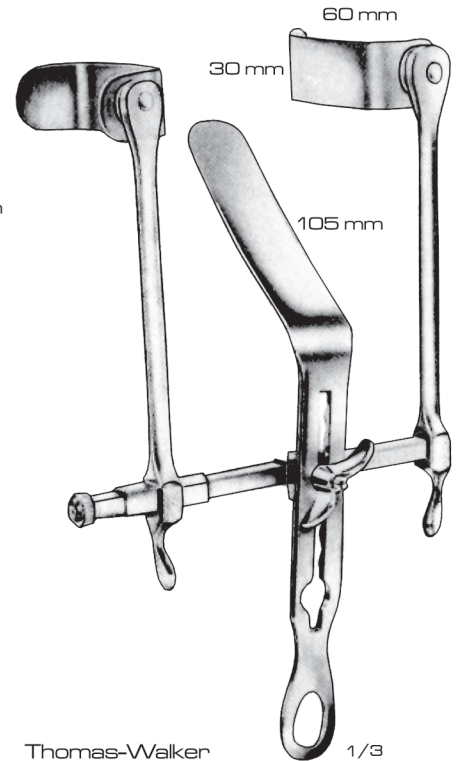

Dennis Browne
03-244-00
Complete set consisting of
1 Frame 175 x 150 mm
2 Hook-on retractors 40 x 30 mm
2 Hook-on retractors 40 x 40 mm

BLADDER RETRACTORS

Jacobson 1/3

03-246-00
2 Lateral Blades 30 x 75 mm
1 Central Blades 45 x 90 mm

03-247-00
2 Lateral Blades 45 x 130 mm
1 Central Blades 45 x 135 mm

Legueu 1/2
03-248-18
18 cm / 7"

Thomas-Walker Opening 1/3
03-249-00 12 cm / 4 3/4"
03-250-00 14.5 cm / 5 3/4"

Gosset 1/3
03-251-00
Opening 16 cm / 6 1/4"
2 Lateral blades 40 x 120 mm
1 central blade 40 x 120 mm