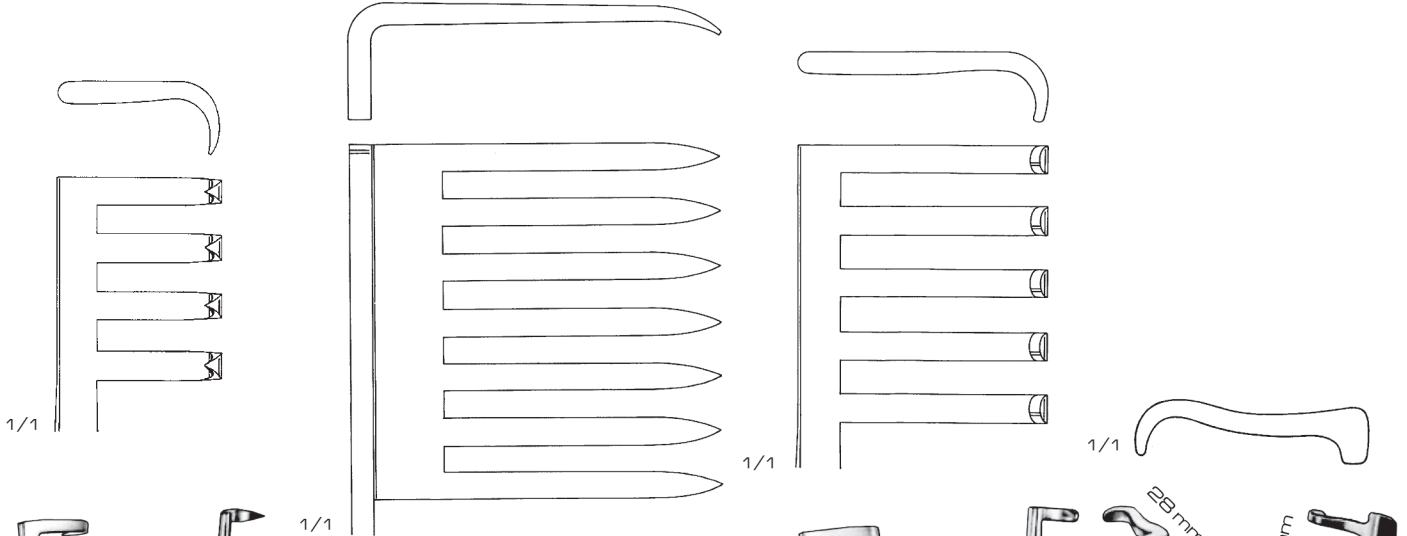

03-103-26 & 03-104-26
26 cm / 10 1/4"
3 x 4 Prongs

Beckmann-Adson
03-105-31 To 03-108-31
31 cm / 12 1/4"
4 x 4 Prongs
Sharp

RETRACTORS

Beckmann
03-109-31
31 cm / 12 1/4"
4 x 4 Prongs
Sharp

Beckmann-Eaton
03-110-32
32 cm / 12 1/2"
7 x 7 Prongs
Semi-Sharp