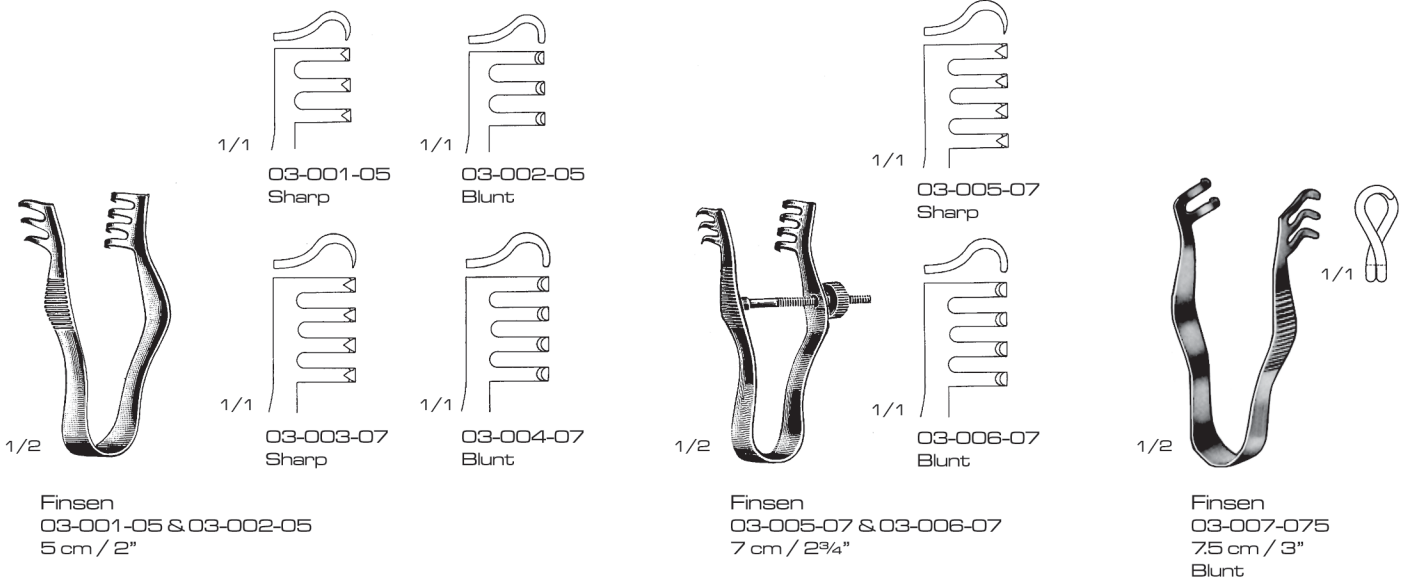

NANOTECH

TECHNOLOGY | PERCISION | SATISTACTION

03

Bone Holding Fcps, Bone Cutters & Rongeurs, Drills, Wire Extensions
Wire Cutters & Holders, Chissels, Gouges, Curettes , Hammers

RETRACTORS

Finsen
03-001-05 & 03-002-05
5 cm / 2"