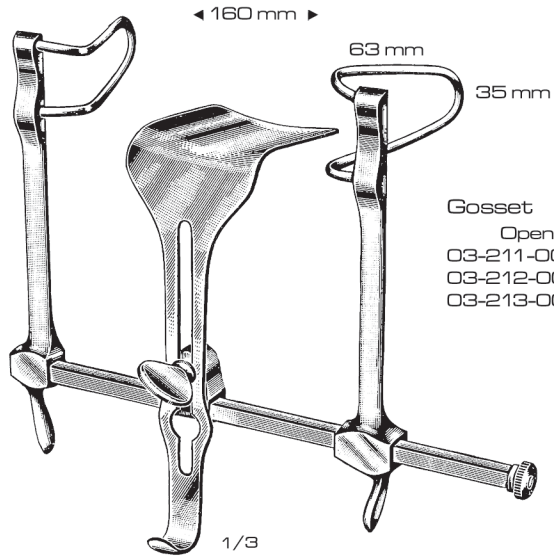

Balfour
Opening Lateral Bladed Central Blade
03-195-28 125 mm 70 x 35 mm 45 x 80 mm
03-196-28 155 mm 100 x 35 mm 70 x 85 mm
03-197-28 250 mm 100 x 35 mm 80 x 90 mm
28 cm / 11"

Rochard
03-198-19
19 cm / 7 1/2"
Fixation device only

- 04-199-27 95 mm
- 04-200-27 105 mm
- 04-201-27 120 mm
- 04-202-27 135 mm
- 04-203-27 155 mm

Rochard
03-199-27 To 03-203-27
27 cm / 10 1/2"

- 04-204-28 55 x 95 mm
- 04-205-28 55 x 105 mm
- 04-206-28 55 x 115 mm
- 04-207-28 55 x 125 mm

Doyen
03-204-28 To 03-207-28
28 cm / 11"

Gosset
Opening
03-208-00 10 cm / 4"
03-209-00 12 cm / 4¾"
03-210-00 13.5 cm / 5¼"

1/4

Gosset
Opening
03-211-00 16 cm / 6¼"
03-212-00 18.5 cm / 7¼"
03-213-00 22 cm / 8¾"